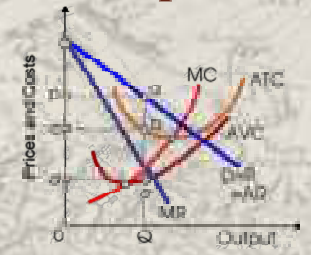

3c58.com
 Las Vegas, NV
 702-763-1957

Computational Intelligence

Situation Awareness

Accurate Positioning

Robust Guidance

Optimization

- Strategic Marketing
- Revenue & Profit Maximization
- Risk Budgeting
- Boundary Values
- Classification & Prediction
- Over-fit Avoidance
- Analytic & Evolutionary